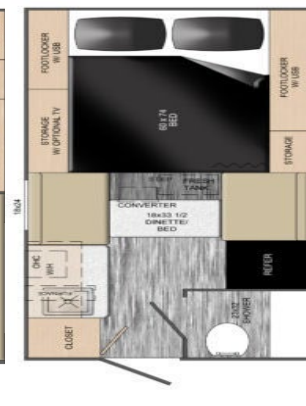

Specifications and Floor Plans

	365U-XS	550U-XS	650U	775U	850U	900U	950U
Dry Weight	1130	1150	1576	1722	2304	2320	2488
Fresh Tank	13 ga	13	13 ga	13 ga	21 ga	21 ga	21 ga
Grey Tank	5 ga/ 5 ga	5 ga/ 5 ga	N/A	5 ga/ 5 ga	5 ga/ 5 ga	5 ga/ 5 ga	5 ga/ 5 ga
Ext Length	123"	127"	162"	181"	193"	210"	210"
Ext Width	88" w/o Jacks 78"	88" w/o Jacks 78"	98" w/o Jacks 87"	98" w/o Jacks 87"	104" w/o Jacks 93"	104" w/o Jacks 93"	104" w/o Jacks 93"
Ext Width Front	40"	40"	48"	46"	49"	49"	49"
Ext Width Back	40"	48"	48"	54"	93"	57"	57"
Int Floor Length	72"	65"	55.5"	89"	83"	91"	91"
Ext Height	74-1/2"	78"	100" w-A/C	100" w-A/C	103" w-A/C	100" w-A/C	100" w-A/C
Int Height	74"	74"	6' 8"	6' 8"	78"	W Step 6'-W/O Step 6' 8"	W Step 6'-W/O Step 6' 8"
Int Floor Width	37"	24"	45"	44"	43"	45"	45"
Center of Gravity	28" From Front	35-3/8" From Front	22" From Front	31" From Front	36" From Front	33" From Front	33" From Front
Cabover Bed	48 x 75	48 x 75	60 x 74	80 x 98	60 x 80	60 x 80	60 x 80
Fits Between Wheel Wells	40" or Greater	40" or Greater	46" or Greater	46" or Greater	46" or Greater	46" or Greater	46" or Greater
Rooftop Tent Opening-Int	N/A	N/A	N/A	N/A	N/A	N/A	21-1/4" x 29-1/4"