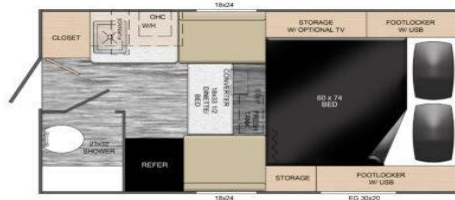

UP COUNTRY *by*

TLRV

365-XS			
Dry Weight	1130	Ext Height (with A/C)	74-1/2"
Ext Length	123"	Int Height	74"
Ext Width (w/wo jacks)	88"/78"	COG (From Front)	28"
Int Floor Length	72"	Cabover Bed	48 x 75
Int Floor Width	37"	Fresh Water	13 ga

775U			
Dry Weight	1722	Ext Height (with A/C)	100"
Ext Length	181"	Int Height	6'8"
Ext Width (w/wo jacks)	98"/78"	COG (From Front)	31"
Int Floor Length	89"	Cabover Bed	80 x 98
Int Floor Width	44"	Fresh Water	13 ga

550-XS			
Dry Weight	1150	Ext Height (with A/C)	78"
Ext Length	127"	Int Height	74"
Ext Width (w/wo jacks)	88"/78"	COG (From Front)	35-3/8"
Int Floor Length	72"	Cabover Bed	48 x 75
Int Floor Width	37"	Fresh Water	13 ga

650U			
Dry Weight	1550	Ext Height (with A/C)	78"
Ext Length	162"	Int Height	74"
Ext Width (w/wo jacks)	98"/78"	COG (From Front)	35-3/8"
Int Floor Length	72"	Cabover Bed	48 x 75
Int Floor Width	37"	Fresh Water	13 ga