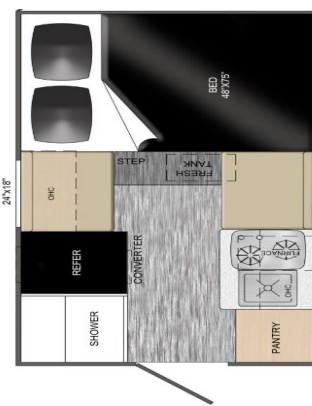

Specifications and Floor Plans

	365U-XS	550U-XS	650U	775U	850U	900U	950U
Dry Weight	1130	1150	1576	1722	2304	2320	2488
Fresh Tank	13 ga	13	13 ga	13 ga	21 ga	21 ga	21 ga
Grey Tank	5 ga/ 5 ga	5 ga/ 5 ga	N/A	5 ga/ 5 ga	5 ga/ 5 ga	5 ga/ 5 ga	5 ga/ 5 ga
Ext Length	123"	127"	162"	181"	193"	210"	210"
Ext Width	88" w/o Jacks 78"	88" w/o Jacks 78"	98" w/o Jacks 87"	98" w/o Jacks 87"	104" w/o Jacks 93"	104" w/o Jacks 93"	104" w/o Jacks 93"
Ext Width Front	40"	40"	48"	46"	49"	49"	49"
Ext Width Back	40"	48"	48"	54"	93"	57"	57"
Int Floor Length	72"	65"	55.5"	89"	83"	91"	91"
Ext Height	74-1/2"	78"	100" w-A/C	100" w-A/C	103" w-A/C	100" w-A/C	100" w-A/C
Int Height	74"	74"	6' 8"	6' 8"	78"	W Step 6'-W/O Step 6' 8"	W Step 6'-W/O Step 6' 8"
Int Floor Width	37"	24"	45"	44"	43"	45"	45"
Center of Gravity	28" From Front	35-3/8" From Front	22" From Front	31" From Front	36" From Front	33" From Front	33" From Front
Cabover Bed	48 x 75	48 x 75	60 x 74	80 x 98	60 x 80	60 x 80	60 x 80
Fits Between Wheel Wells	40" or Greater	40" or Greater	46" or Greater	46" or Greater	46" or Greater	46" or Greater	46" or Greater
Rooftop Tent Opening-Int	N/A	N/A	N/A	N/A	N/A	N/A	21-1/4" x 29-1/4"