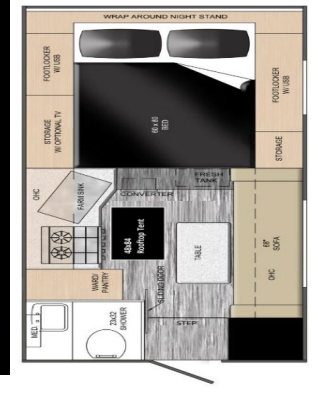

Specifications and Floor Plans

	365U-XS	550U-XS	650U	775U	850U	900U	950U
Dry Weight	1130	1150	1576	1722	2304	2320	2488
Fresh Tank	13 ga	13	13 ga	13 ga	21 ga	21 ga	21 ga
Grey Tank	5 ga/ 5 ga	5 ga/ 5 ga	N/A	5 ga/ 5 ga	5 ga/ 5 ga	5 ga/ 5 ga	5 ga/ 5 ga
Ext Length	123"	127"	162"	181"	193"	210"	210"
Ext Width	88" w/o Jacks 78"	88" w/o Jacks 78"	98" w/o Jacks 87"	98" w/o Jacks 87"	104" w/o Jacks 93"	104" w/o Jacks 93"	104" w/o Jacks 93"
Ext Width Front	40"	40"	48"	46"	49"	49"	49"
Ext Width Back	40"	48"	48"	54"	93"	57"	57"
Int Floor Length	72"	65"	55.5"	89"	83"	91"	91"
Ext Height	74-1/2"	78"	100" w-A/C	100" w-A/C	103" w-A/C	100" w-A/C	100" w-A/C
Int Height	74"	74"	6' 8"	6' 8"	78"	W Step 6'-W/O Step 6' 8"	W Step 6'-W/O Step 6' 8"
Int Floor Width	37"	24"	45"	44"	43"	45"	45"
Center of Gravity	28" From Front	35-3/8" From Front	22" From Front	31" From Front	36" From Front	33" From Front	33" From Front
Cabover Bed	48 x 75	48 x 75	60 x 74	80 x 98	60 x 80	60 x 80	60 x 80
Fits Between Wheel Wells	40" or Greater	40" or Greater	46" or Greater	46" or Greater	46" or Greater	46" or Greater	46" or Greater
Rooftop Tent Opening-Int	N/A	N/A	N/A	N/A	N/A	N/A	21-1/4" x 29-1/4"