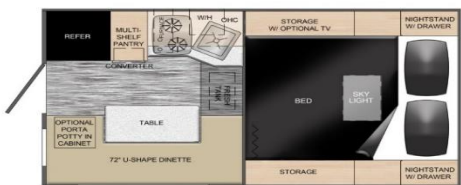

650U			
Dry Weight	1550	Ext Height (with A/C)	78"
Ext Length	162"	Int Height	74"
Ext Width (w/wo jacks)	98"/78"	COG (From Front)	35-3/8"
Int Floor Length	72"	Cabover Bed	48 x 75
Int Floor Width	37"	Fresh Water	13 ga