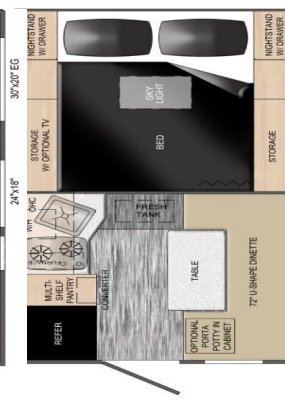

Specifications and Floor Plans

	365U-XS	550U-XS	650U	775U	850U	900U	950U
Dry Weight	1130	1150	1576	1722	2304	2320	2488
Fresh Tank	13 ga	13	13 ga	13 ga	21 ga	21 ga	21 ga
Grey Tank	5 ga/ 5 ga	5 ga/ 5 ga	N/A	5 ga/ 5 ga	5 ga/ 5 ga	5 ga/ 5 ga	5 ga/ 5 ga
Ext Length	123"	127"	162"	181"	193"	210"	210"
Ext Width	88" w/o Jacks 78"	88" w/o Jacks 78"	98" w/o Jacks 87"	98" w/o Jacks 87"	104" w/o Jacks 93"	104" w/o Jacks 93"	104" w/o Jacks 93"
Ext Width Front	40"	40"	48"	46"	49"	49"	49"
Ext Width Back	40"	48"	48"	54"	93"	57"	57"
Int Floor Length	72"	65"	55.5"	89"	83"	91"	91"
Ext Height	74-1/2"	78"	100" w-A/C	100" w-A/C	103" w-A/C	100" w-A/C	100" w-A/C
Int Height	74"	74"	6' 8"	6' 8"	78"	W Step 6'-W/O Step 6' 8"	W Step 6'-W/O Step 6' 8"
Int Floor Width	37"	24"	45"	44"	43"	45"	45"
Center of Gravity	28" From Front	35-3/8" From Front	22" From Front	31" From Front	36" From Front	33" From Front	33" From Front
Cabover Bed	48 x 75	48 x 75	60 x 74	80 x 98	60 x 80	60 x 80	60 x 80
Fits Between Wheel Wells	40" or Greater	40" or Greater	46" or Greater	46" or Greater	46" or Greater	46" or Greater	46" or Greater
Rooftop Tent Opening-Int	N/A	N/A	N/A	N/A	N/A	N/A	21-1/4" x 29-1/4"