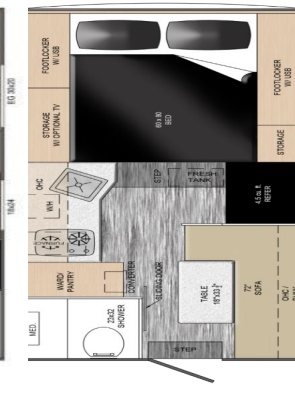

Specifications and Floor Plans

	365U-XS	550U-XS	650U	775U	850U	900U	950U
Dry Weight	1130	1150	1576	1722	2304	2320	2488
Fresh Tank	13 ga	13	13 ga	13 ga	21 ga	21 ga	21 ga
Grey Tank	5 ga/ 5 ga	5 ga/ 5 ga	N/A	5 ga/ 5 ga	5 ga/ 5 ga	5 ga/ 5 ga	5 ga/ 5 ga
Ext Length	123"	127"	162"	181"	193"	210"	210"
Ext Width	88" w/o Jacks 78"	88" w/o Jacks 78"	98" w/o Jacks 87"	98" w/o Jacks 87"	104" w/o Jacks 93"	104" w/o Jacks 93"	104" w/o Jacks 93"
Ext Width Front	40"	40"	48"	46"	49"	49"	49"
Ext Width Back	40"	48"	48"	54"	93"	57"	57"
Int Floor Length	72"	65"	55.5"	89"	83"	91"	91"
Ext Height	74-1/2"	78"	100" w-A/C	100" w-A/C	103" w-A/C	100" w-A/C	100" w-A/C
Int Height	74"	74"	6' 8"	6' 8"	78"	W Step 6'-W/O Step 6' 8"	W Step 6'-W/O Step 6' 8"
Int Floor Width	37"	24"	45"	44"	43"	45"	45"
Center of Gravity	28" From Front	35-3/8" From Front	22" From Front	31" From Front	36" From Front	33" From Front	33" From Front
Cabover Bed	48 x 75	48 x 75	60 x 74	80 x 98	60 x 80	60 x 80	60 x 80
Fits Between Wheel Wells	40" or Greater	40" or Greater	46" or Greater	46" or Greater	46" or Greater	46" or Greater	46" or Greater
Rooftop Tent Opening-Int	N/A	N/A	N/A	N/A	N/A	N/A	21-1/4" x 29-1/4"