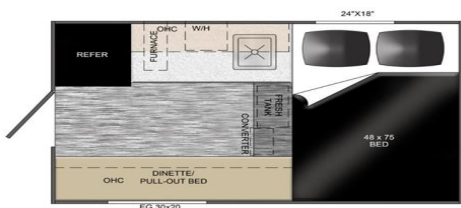

UP COUNTRY *by*

TLRV

365-XS			
Dry Weight	1130	Ext Height (with A/C)	74-1/2"
Ext Length	123"	Int Height	74"
Ext Width (w/wo jacks)	88"/78"	COG (From Front)	28"
Int Floor Length	72"	Cabover Bed	48 x 75
Int Floor Width	37"	Fresh Water	13 ga

775U			
Dry Weight	1722	Ext Height (with A/C)	100"
Ext Length	181"	Int Height	6'8"
Ext Width (w/wo jacks)	98"/78"	COG (From Front)	31"
Int Floor Length	89"	Cabover Bed	80 x 98
Int Floor Width	44"	Fresh Water	13 ga

550-XS			
Dry Weight	1150	Ext Height (with A/C)	78"
Ext Length	127"	Int Height	74"
Ext Width (w/wo jacks)	88"/78"	COG (From Front)	35-3/8"
Int Floor Length	72"	Cabover Bed	48 x 75
Int Floor Width	37"	Fresh Water	13 ga