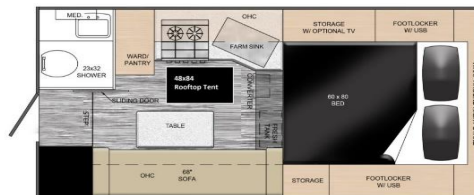

775U			
Dry Weight	1722	Ext Height (with A/C)	100"
Ext Length	181"	Int Height	6'8"
Ext Width (w/wo jacks)	98"/78"	COG (From Front)	31"
Int Floor Length	89"	Cabover Bed	80 x 98
Int Floor Width	44"	Fresh Water	13 ga

550-XS			
Dry Weight	1150	Ext Height (with A/C)	78"
Ext Length	127"	Int Height	74"
Ext Width (w/wo jacks)	88"/78"	COG (From Front)	35-3/8"
Int Floor Length	72"	Cabover Bed	48 x 75
Int Floor Width	37"	Fresh Water	13 ga

850U			
Dry Weight	2304	Ext Height (with A/C)	103"
Ext Length	193"	Int Height	78"
Ext Width (w/wo jacks)	104"/93"	COG (From Front)	36"
Int Floor Length	83"	Cabover Bed	60 x 80
Int Floor Width	43"	Fresh Water	21ga

650U			
Dry Weight	1550	Ext Height (with A/C)	78"
Ext Length	162"	Int Height	74"
Ext Width (w/wo jacks)	98"/78"	COG (From Front)	35-3/8"
Int Floor Length	72"	Cabover Bed	48 x 75
Int Floor Width	37"	Fresh Water	13 ga