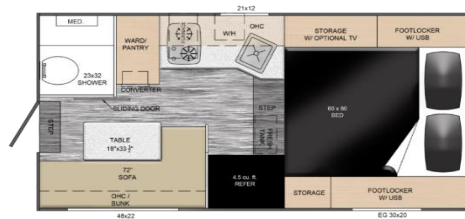

UP COUNTRY *by*

TLRV

365-XS			
Dry Weight	1130	Ext Height (with A/C)	74-1/2"
Ext Length	123"	Int Height	74"
Ext Width (w/wo jacks)	88"/78"	COG (From Front)	28"
Int Floor Length	72"	Cabover Bed	48 x 75
Int Floor Width	37"	Fresh Water	13 ga

775U			
Dry Weight	1722	Ext Height (with A/C)	100"
Ext Length	181"	Int Height	6'8"
Ext Width (w/wo jacks)	98"/78"	COG (From Front)	31"
Int Floor Length	89"	Cabover Bed	80 x 98
Int Floor Width	44"	Fresh Water	13 ga

550-XS			
Dry Weight	1150	Ext Height (with A/C)	78"
Ext Length	127"	Int Height	74"
Ext Width (w/wo jacks)	88"/78"	COG (From Front)	35-3/8"
Int Floor Length	72"	Cabover Bed	48 x 75
Int Floor Width	37"	Fresh Water	13 ga

650U			
Dry Weight	1550	Ext Height (with A/C)	78"
Ext Length	162"	Int Height	74"
Ext Width (w/wo jacks)	98"/78"	COG (From Front)	35-3/8"
Int Floor Length	72"	Cabover Bed	48 x 75
Int Floor Width	37"	Fresh Water	13 ga