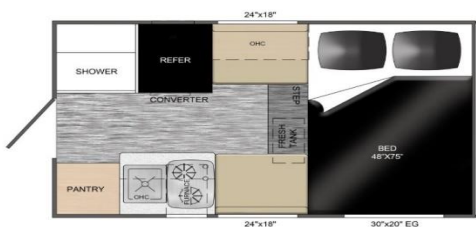

UP COUNTRY *by*

TLRV

365-XS			
Dry Weight	1130	Ext Height (with A/C)	74-1/2"
Ext Length	123"	Int Height	74"
Ext Width (w/wo jacks)	88"/78"	COG (From Front)	28"
Int Floor Length	72"	Cabover Bed	48 x 75
Int Floor Width	37"	Fresh Water	13 ga

775U			
Dry Weight	1722	Ext Height (with A/C)	100"
Ext Length	181"	Int Height	6'8"
Ext Width (w/wo jacks)	98"/78"	COG (From Front)	31"
Int Floor Length	89"	Cabover Bed	80 x 98
Int Floor Width	44"	Fresh Water	13 ga

550-XS			
Dry Weight	1150	Ext Height (with A/C)	78"
Ext Length	127"	Int Height	74"
Ext Width (w/wo jacks)	88"/78"	COG (From Front)	35-3/8"
Int Floor Length	72"	Cabover Bed	48 x 75
Int Floor Width	37"	Fresh Water	13 ga

650U			
Dry Weight	1550	Ext Height (with A/C)	78"
Ext Length	162"	Int Height	74"
Ext Width (w/wo jacks)	98"/78"	COG (From Front)	35-3/8"
Int Floor Length	72"	Cabover Bed	48 x 75
Int Floor Width	37"	Fresh Water	13 ga