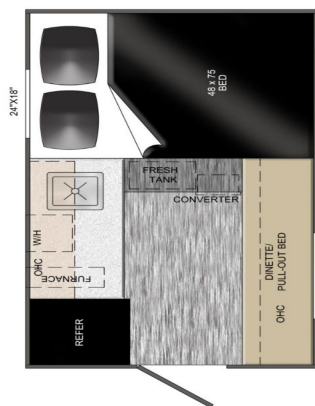

Specifications and Floor Plans

	365U-XS	550U-XS	650U	775U	850U	900U	950U
Dry Weight	1130	1150	1576	1722	2304	2320	2488
Fresh Tank	13 ga	13	13 ga	13 ga	21 ga	21 ga	21 ga
Grey Tank	5 ga/ 5 ga	5 ga/ 5 ga	N/A	5 ga/ 5 ga	5 ga/ 5 ga	5 ga/ 5 ga	5 ga/ 5 ga
Ext Length	123"	127"	162"	181"	193"	210"	210"
Ext Width	88" w/o Jacks 78"	88" w/o Jacks 78"	98" w/o Jacks 87"	98" w/o Jacks 87"	104" w/o Jacks 93"	104" w/o Jacks 93"	104" w/o Jacks 93"
Ext Width Front	40"	40"	48"	46"	49"	49"	49"
Ext Width Back	40"	48"	48"	54"	93"	57"	57"
Int Floor Length	72"	65"	55.5"	89"	83"	91"	91"
Ext Height	74-1/2"	78"	100" w-A/C	100" w-A/C	103" w-A/C	100" w-A/C	100" w-A/C
Int Height	74"	74"	6' 8"	6' 8"	78"	W Step 6'-W/O Step 6' 8"	W Step 6'-W/O Step 6' 8"
Int Floor Width	37"	24"	45"	44"	43"	45"	45"
Center of Gravity	28" From Front	35-3/8" From Front	22" From Front	31" From Front	36" From Front	33" From Front	33" From Front
Cabover Bed	48 x 75	48 x 75	60 x 74	80 x 98	60 x 80	60 x 80	60 x 80
Fits Between Wheel Wells	40" or Greater	40" or Greater	46" or Greater	46" or Greater	46" or Greater	46" or Greater	46" or Greater
Rooftop Tent Opening-Int	N/A	N/A	N/A	N/A	N/A	N/A	21-1/4" x 29-1/4"