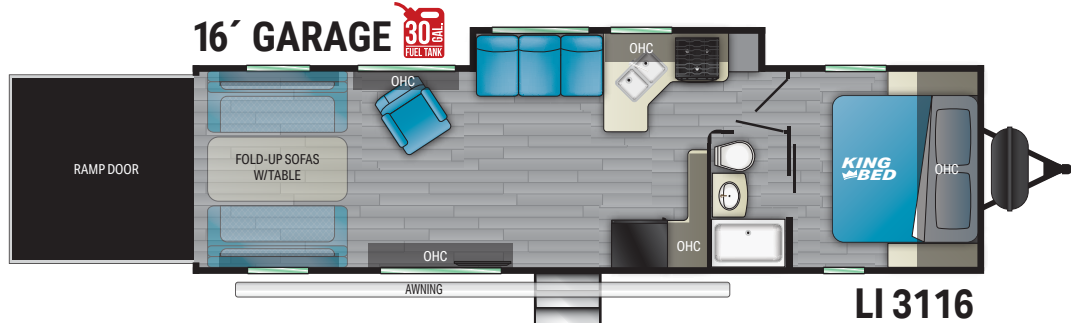

16' GARAGE

Length – 36' 2"
Height – 12' 2"
Dry – 8,360 lbs.
Hitch – 1,270 lbs.
GVWR – 10,600 lbs.

LI 3116

HEARTLAND®

WWW.HEARTLANDRV.COM

Product information is as accurate as possible as of the date of publication of this brochure. Due to Heartland's commitment to continuous product improvement, floorplans, materials, components, features, measurements, specifications, options, etc. are subject to change at any time without notice or obligation. In certain conditions some additional equipment may be needed. Photos may show optional equipment or props used for photography purposes only. Heartland has listed the approximate base weight of the trailer without the optional equipment included. Optional equipment will impact the weight of the trailer. Please locate the weight sticker attached to the trailer you are considering for the most accurate trailer weight. Tow Vehicle Caution: Owners of Heartland recreational vehicles are solely responsible for the selection and proper use of tow vehicles. All customers should consult with the motor vehicle manufacturer or their dealer concerning the purchase and use of suitable tow vehicles for Heartland products. Heartland disclaims any liability or damages suffered as a result of the selection, operation, use or misuse of a tow vehicle. Heartland's limited warranty does not cover damage to the recreational vehicle or the tow vehicle as a result of the selection of the tow vehicle. Overall length for a Fifth Wheels is defined as the body length of the trailer excluding hitch meaning bumper to cap. The overall length for a Travel Trailer is defined as the body length of the trailer including hitch, meaning bumper to hitch(pin). It does not include rear ladder of spare tire. Optional pin boxes will affect overall length.