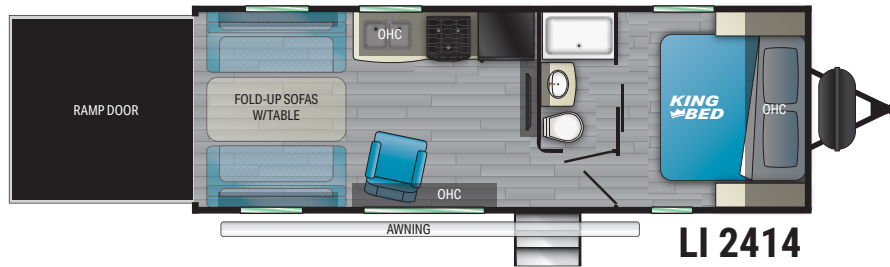

14' GARAGE

Length – 29' 2"
Height – 12' 2"
Dry – 6,360 lbs.
Hitch – 1,060 lbs.
GVWR – 10,600 lbs.

LI 2414