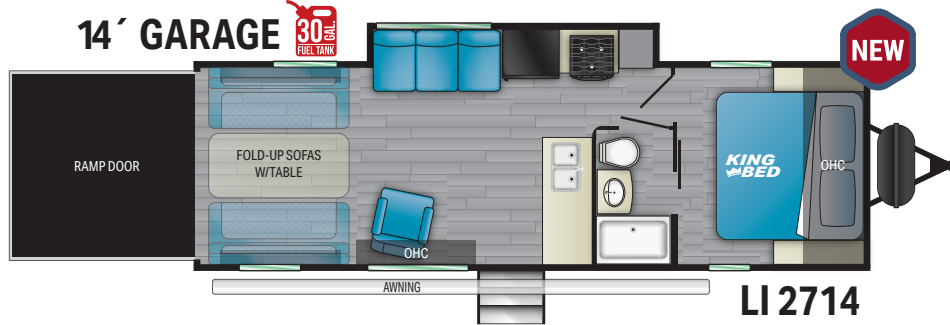

True wide body design to fit all stock side by sides. Featuring 6 tie downs, more than any other brand to safely secure your toys up to 5000 lbs.

sleeping capacity. Beautiful large windows to let the

Luxurious master bedroom with a king size bed with additional storage and closets on each side of the bed.

## 14' GARAGE

Length – 29' 2"  
 Height – 12' 2"  
 Dry – 6,360 lbs.  
 Hitch – 1,060 lbs.  
 GVWR – 10,600 lbs.

LI 2414

## 14' GARAGE

Length – 31' 7"  
 Height – 12' 2"  
 Dry – 7,900 lbs.  
 Hitch – 1,510 lbs.  
 GVWR – 11,910 lbs.

LI 2714