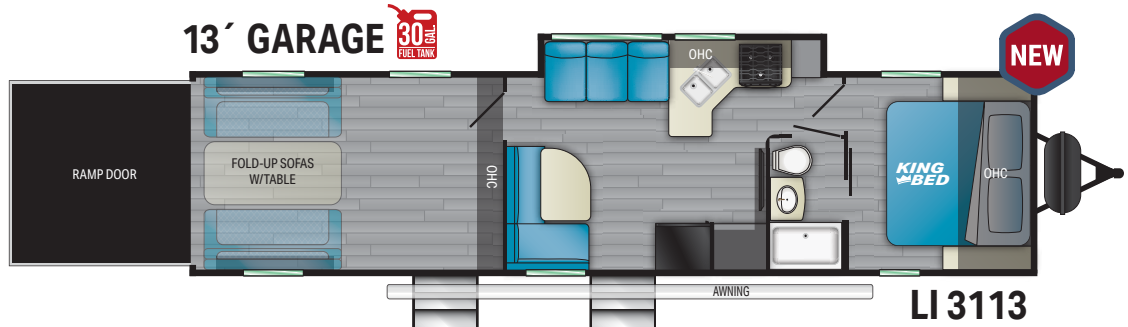

True wide body design to fit all stock side by sides. Featuring 6 tie downs, more than any other brand to safely secure your toys up to 5000 lbs.

sleeping capacity. Beautiful large windows to let the

Luxurious master bedroom with a king size bed with additional storage and closets on each side of the bed.

## 14' GARAGE

Length – 29' 2"  
 Height – 12' 2"  
 Dry – 6,360 lbs.  
 Hitch – 1,060 lbs.  
 GVWR – 10,600 lbs.

LI 2414

## 14' GARAGE

Length – 31' 7"  
 Height – 12' 2"  
 Dry – 7,900 lbs.  
 Hitch – 1,510 lbs.  
 GVWR – 11,910 lbs.

LI 2714

## 13' GARAGE

Length – 38' 8"  
 Height – 12' 2"  
 Dry – 8,850 lbs.  
 Hitch – 1,550 lbs.  
 GVWR – 10,600 lbs.

LI 3113