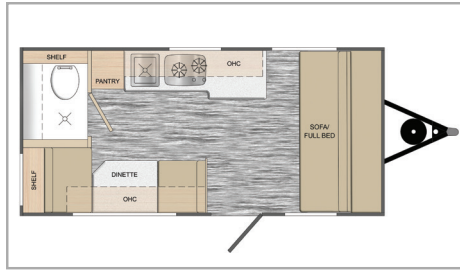

TravelLiteRV.com

TLRV

STANDARD FEATURES

- Hydro-Lite Sidewalls
- 13" Custom Lite-weight Aluminum Wheels
- 2500# Axle w/Electric Brakes
- Rear Stabilizer Jacks
- LED DOT Running Lights
- 10GL Fresh/30GL Gray/5GL Black Water Tanks
- On-Demand Tankless Hot Water Heater
- Single Bowl Stainless Steel Sink
- High Rise Kitchen Faucet
- Shur-Flo Water Pump
- 40 AMP Converter
- Battery Disconnect Switch
- Solid Surface Kitchen & Table
- Wood Grain Cabinetry
- 3 Cu Ft Refrigerator
- 2-Burner Stainless Steel Stovetop
- 20,000 BTU Furnace
- Fantastic Vent
- Indoor Shower
- Foot Flush Toilet
- 12V Power Vent in Bathroom
- Soft Shades and Curtain Valances
- Upgrade Entry Door w/Gas Strut
- 20# LP Gas Tank
- Detachable 30 AMP Power Cord
- Monitor Panel
- Solar Prep

OPTIONAL EQUIPMENT

- CSA Construction (Canada Dealers Only)
- RVIA Certification
- Electric Tongue Jack w/Battery
- Front Stabilizer Jack
- Outside Shower (Mandatory Option)
- Electric Side Awning
- HD TV Antenna w/Amplified Signal Wall Plate (Mandatory Option)
- Stereo-AM/FM Stereo w/Inside/Outside Speakers
- TV-32" HDTV w/Mount
- Side Mount Air Conditioner (Mandatory Option)

Rove Lite - 14FD

Rove Lite - 14FL

Rove Lite - 14BH

Hydro-Lite Construction is Impervious to Water!

No Wood Substrate!

Weights & Measurements	Rove Lite - 14BH	Rove Lite - 14FD	Rove Lite - 14FL
Hitch Weight	185	160	200
Hitch Height	17"	17"	17"
GVWR	2,500 lbs	2,500 lbs	2,500 lbs
UVW	1,850 lbs	1,707 lbs	1,775 lbs
Cargo Carrying Capacity	650 lbs	790 lbs	725 lbs
Exterior Length	16'6"	16'6"	16'6"
Exterior Height	8'1"	8'1"	8'1"
Exterior Width Body	6'6"	6'6"	6'6"
Exterior Width Body w/Awning	7'1"	7'1"	7'1"
Exterior Width w/Wheel Wells	7'11"	7'11"	7'11"
Fresh Water	10 gal	10 gal	10 gal
Gray Water	30 gal	30 gal	30 gal
Black Water	5 gal	5 gal	5 gal
Awning Size	110"	110"	110"