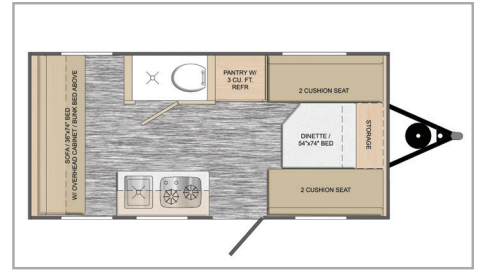

OPTIONAL EQUIPMENT

- CSA Construction (Canada Dealers Only)
- RVIA Certification
- Electric Tongue Jack w/Battery
- Front Stabilizer Jack
- Outside Shower (Mandatory Option)
- Electric Side Awning
- HD TV Antenna w/Amplified Signal Wall Plate (Mandatory Option)
- Stereo-AM/FM Stereo w/Inside/Outside Speakers
- TV-32" HDTV w/Mount
- Side Mount Air Conditioner (Mandatory Option)

Rove Lite - 14FD

Rove Lite - 14FL

Rove Lite - 14BH

Hydro-Lite Construction is Impervious to Water!

No Wood Substrate!

Weights & Measurements	Rove Lite - 14BH	Rove Lite - 14FD	Rove Lite - 14FL
Hitch Weight	185	160	200
Hitch Height	17"	17"	17"
GVWR	2,500 lbs	2,500 lbs	2,500 lbs
UVW	1,850 lbs	1,707 lbs	1,775 lbs
Cargo Carrying Capacity	650 lbs	790 lbs	725 lbs
Exterior Length	16'6"	16'6"	16'6"
Exterior Height	8'1"	8'1"	8'1"
Exterior Width Body	6'6"	6'6"	6'6"
Exterior Width Body w/Awning	7'1"	7'1"	7'1"
Exterior Width w/Wheel Wells	7'11"	7'11"	7'11"
Fresh Water	10 gal	10 gal	10 gal
Gray Water	30 gal	30 gal	30 gal
Black Water	5 gal	5 gal	5 gal
Awning Size	110"	110"	110"