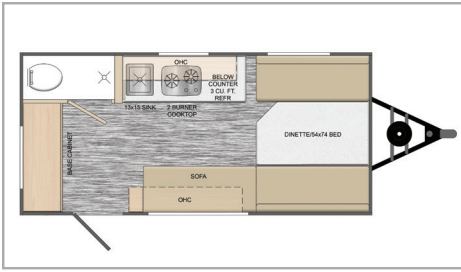

TravelLiteRV.com

TLRV

STANDARD FEATURES

- Hydro-Lite Sidewalls
- 13" Custom Lite-weight Aluminum Wheels
- 2500# Axle w/Electric Brakes
- Rear Stabilizer Jacks
- LED DOT Running Lights
- 10GL Fresh/30GL Gray/5GL Black Water Tanks
- On-Demand Tankless Hot Water Heater
- Single Bowl Stainless Steel Sink
- High Rise Kitchen Faucet
- Shur-Flo Water Pump
- 40 AMP Converter
- Battery Disconnect Switch
- Solid Surface Kitchen & Table
- Wood Grain Cabinetry
- 3 Cu Ft Refrigerator
- 2-Burner Stainless Steel Stovetop
- 20,000 BTU Furnace
- Fantastic Vent
- Indoor Shower
- Foot Flush Toilet
- 12V Power Vent in Bathroom
- Soft Shades and Curtain Valances
- Upgrade Entry Door w/Gas Strut
- 20# LP Gas Tank
- Detachable 30 AMP Power Cord
- Monitor Panel
- Solar Prep

OPTIONAL EQUIPMENT

- CSA Construction (Canada Dealers Only)
- RVIA Certification
- Electric Tongue Jack w/Battery
- Front Stabilizer Jack
- Outside Shower (Mandatory Option)
- Electric Side Awning
- HD TV Antenna w/Amplified Signal Wall Plate (Mandatory Option)
- Stereo-AM/FM Stereo w/Inside/Outside Speakers
- TV-32" HDTV w/Mount
- Side Mount Air Conditioner (Mandatory Option)

Rove Lite - 14FD

Rove Lite - 14FL

Rove Lite - 14BH

Hydro-Lite Construction is Impervious to Water!

No Wood Substrate!

Weights & Measurements	Rove Lite - 14BH	Rove Lite - 14FD	Rove Lite - 14FL
Hitch Weight	185	160	200
Hitch Height	17"	17"	17"
GVWR	2,500 lbs	2,500 lbs	2,500 lbs
UVW	1,850 lbs	1,707 lbs	1,775 lbs
Cargo Carrying Capacity	650 lbs	790 lbs	725 lbs
Exterior Length	16'6"	16'6"	16'6"
Exterior Height	8'1"	8'1"	8'1"
Exterior Width Body	6'6"	6'6"	6'6"
Exterior Width Body w/Awning	7'1"	7'1"	7'1"
Exterior Width w/Wheel Wells	7'11"	7'11"	7'11"
Fresh Water	10 gal	10 gal	10 gal
Gray Water	30 gal	30 gal	30 gal
Black Water	5 gal	5 gal	5 gal
Awning Size	110"	110"	110"